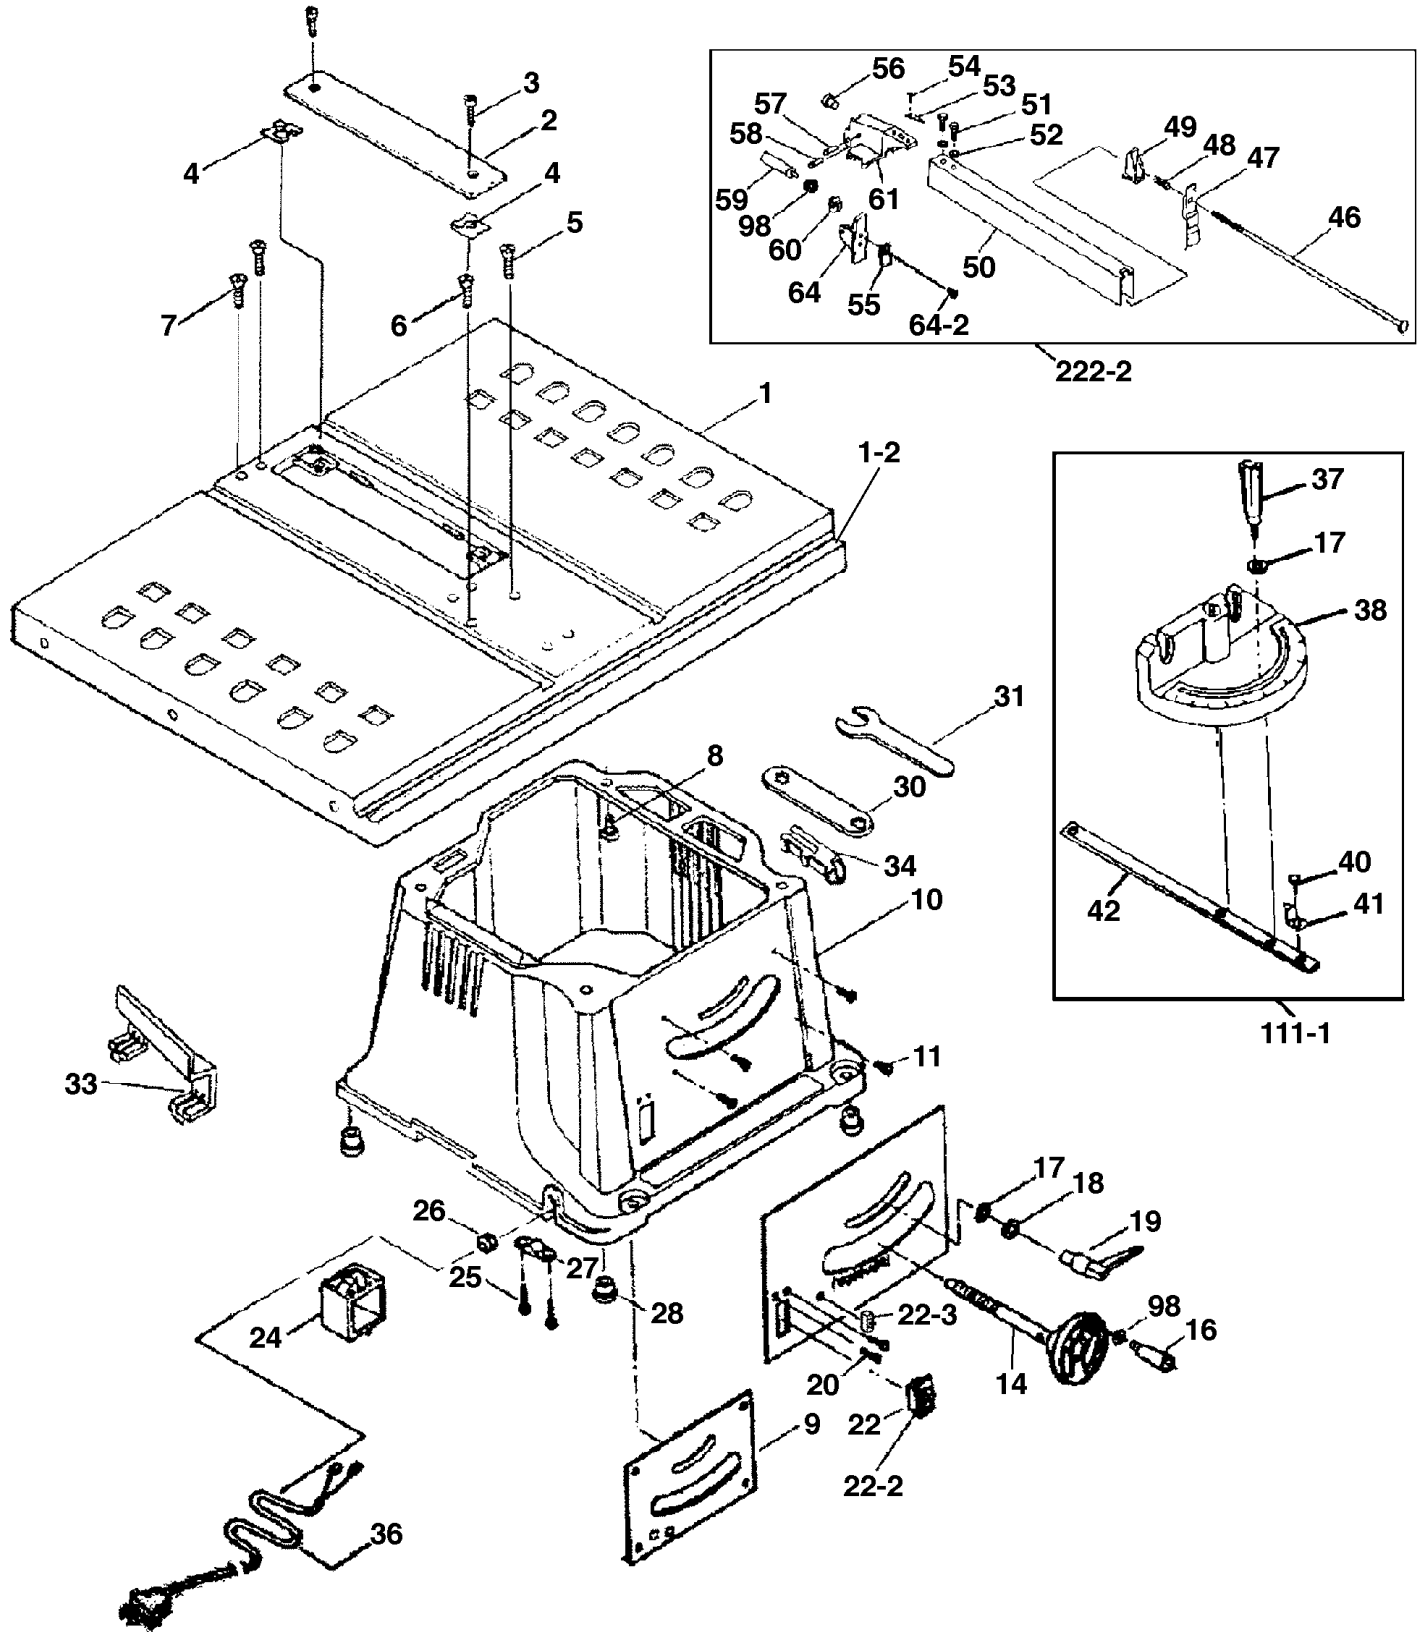

Main Diagram/Diagramme Principale

KC-5007